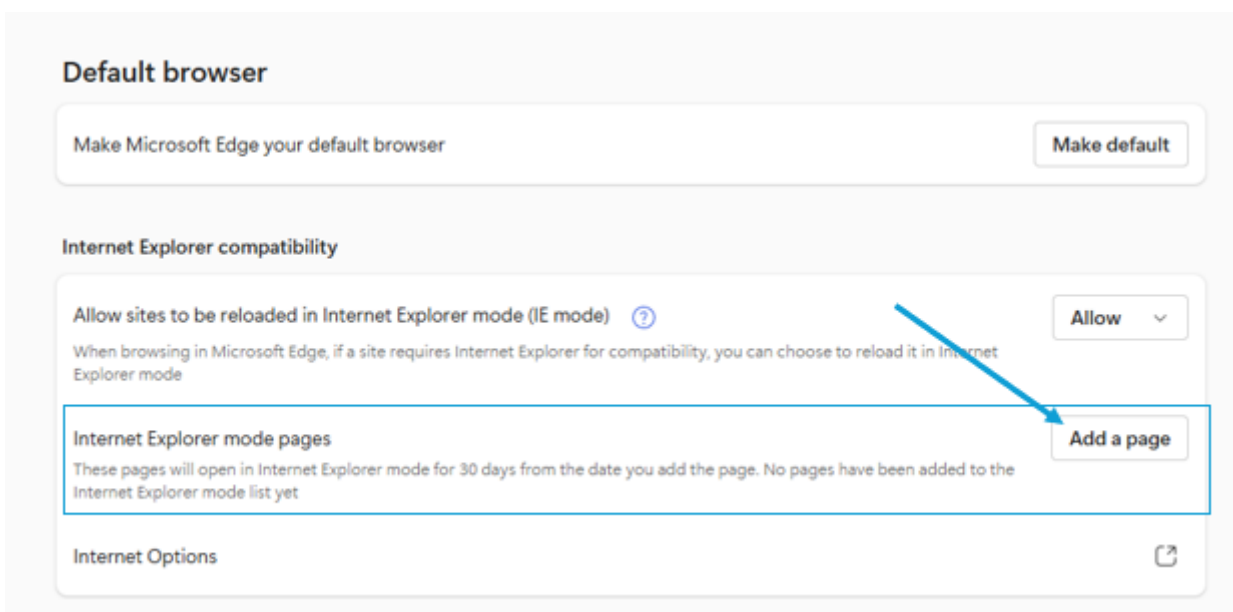

Step 2

Go to 'Default Browser'

Under 'Internet Explorer Mode Pages', click 'Add Page'

Updated 3 November 2025 17:56:34 by Admin