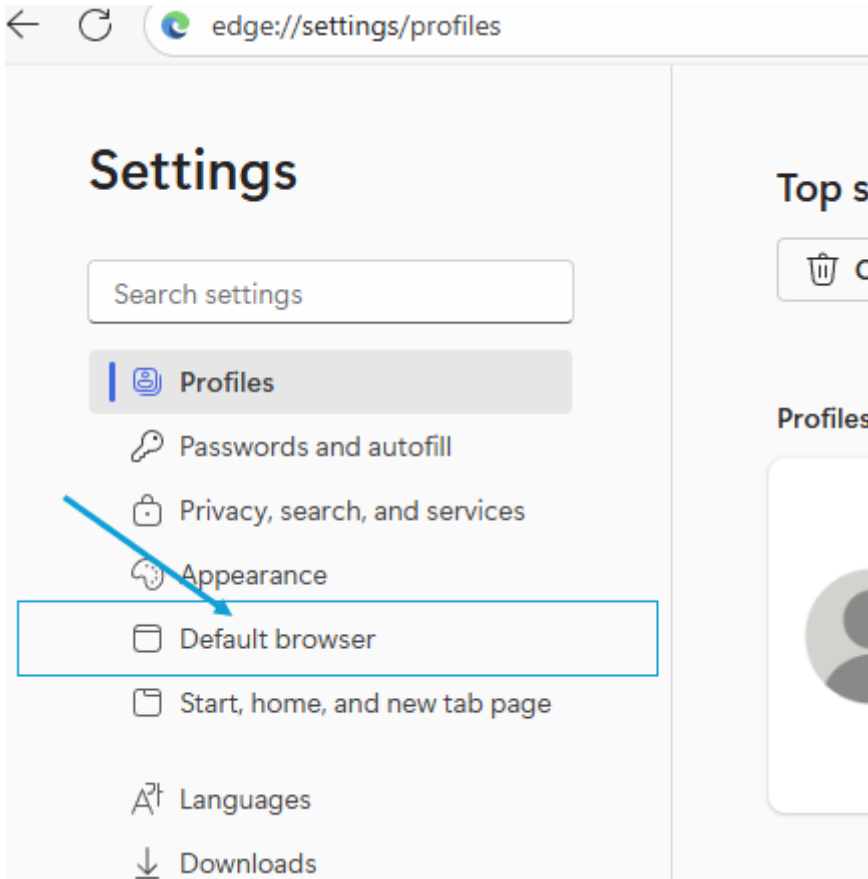

Step 2

Go to 'Default Browser'

Under 'Internet Explorer Mode Pages', click 'Add Page'

Updated 3 November 2025 17:56:34 by Admin