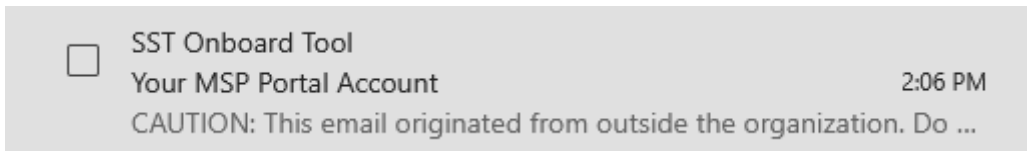

Sign In to your Admin Account

1. Head to <https://app.onboardinator.com/login>
2. Log in with the credentials that were sent to your email:

The screenshot shows the Onboardinator login interface. At the top is the Onboardinator logo, a stylized orange figure with a circular head. Below the logo is the text "ONBOARD1NATOR" and "Log in to your account". A subtitle reads "Enter your email and password below to log in". There are two input fields: "Email address" containing "cloudadmin@" and "Password" containing a masked password. A "Forgot your password?" link is next to the password field. Below the fields is a "Remember me" checkbox which is checked. A yellow "Log in" button is at the bottom. A "Sign up" link is at the very bottom. Blue annotations include a bracket on the right side of the email and password fields, and an arrow pointing from the "Remember me" checkbox to the "Log in" button.