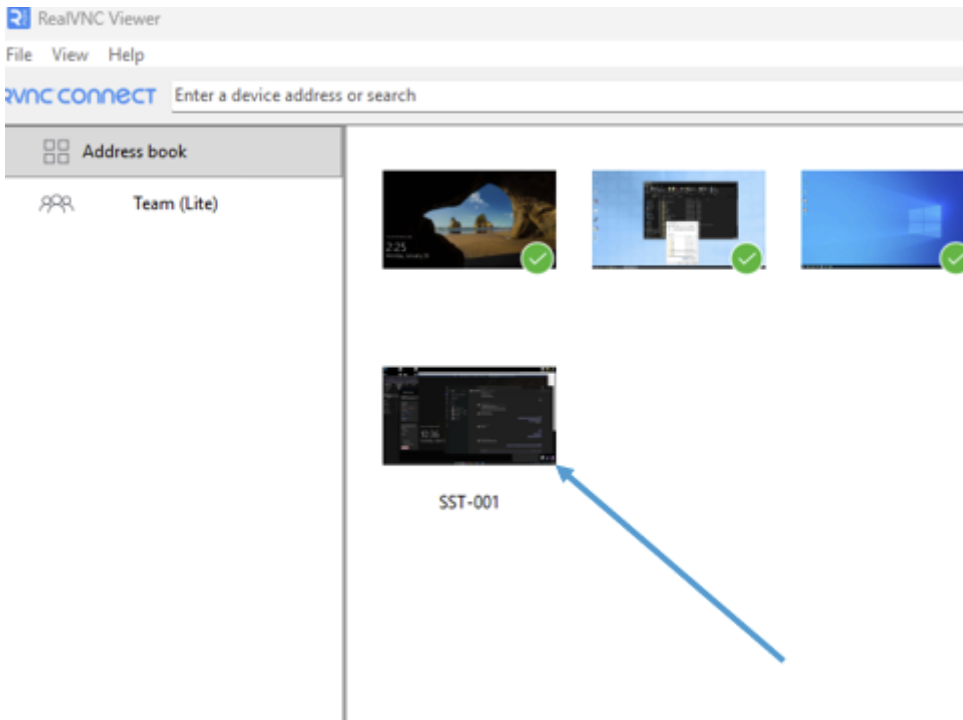

Sign in with your organization

[Don't have an account?](#) Cancel Sign in

Once logged in, your available PC's will be shown in the window:

RealVNC Viewer

File View Help

RealVNC connect Enter a device address or search ✓

Address book

Team (Lite)

SST-001

SST

Need help connecting? ×

5 device(s)

Double Click the device you wish to remote into:

Input your MACHINE PASS and click on 'Remember password' if you'd like: