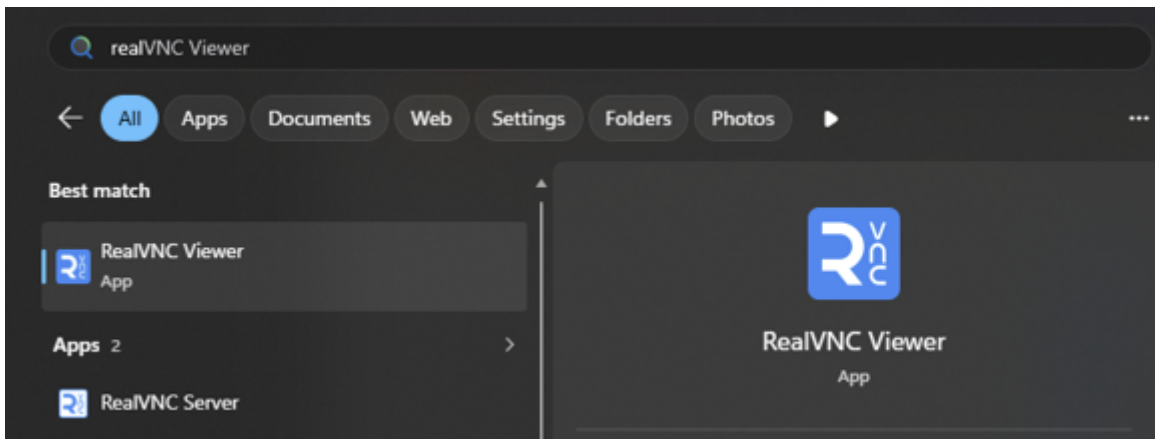

RealVNC

- [Logging into RealVNC](#)

Logging into RealVNC

Download and install Real VNC Viewer:

<https://downloads.realvnc.com/download/file/viewer.files/VNC-Viewer-7.15.1-Windows.exe>

Launch RealVNC Viewer and log in with your given credentials: