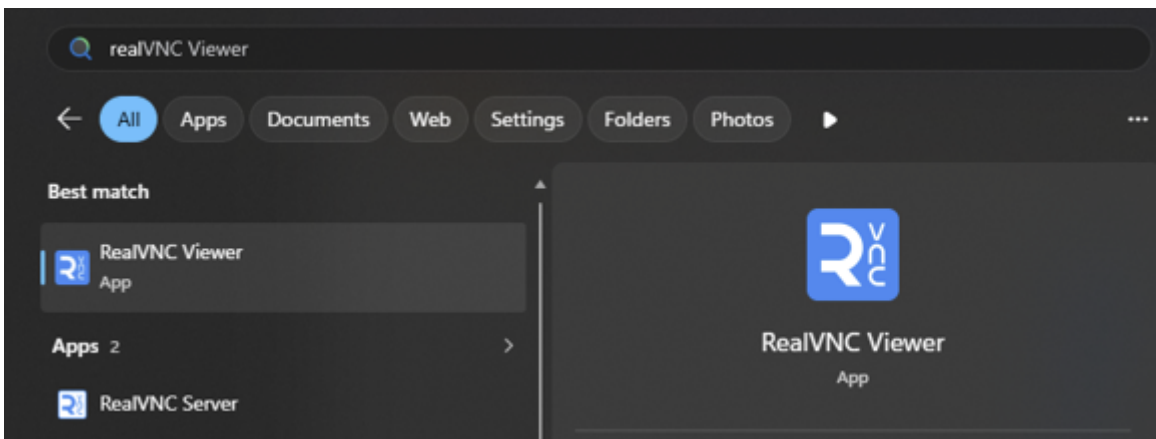

Logging into RealVNC

Download and install Real VNC Viewer:

<https://downloads.realvnc.com/download/file/viewer.files/VNC-Viewer-7.15.1-Windows.exe>

Launch RealVNC Viewer and log in with your given credentials: