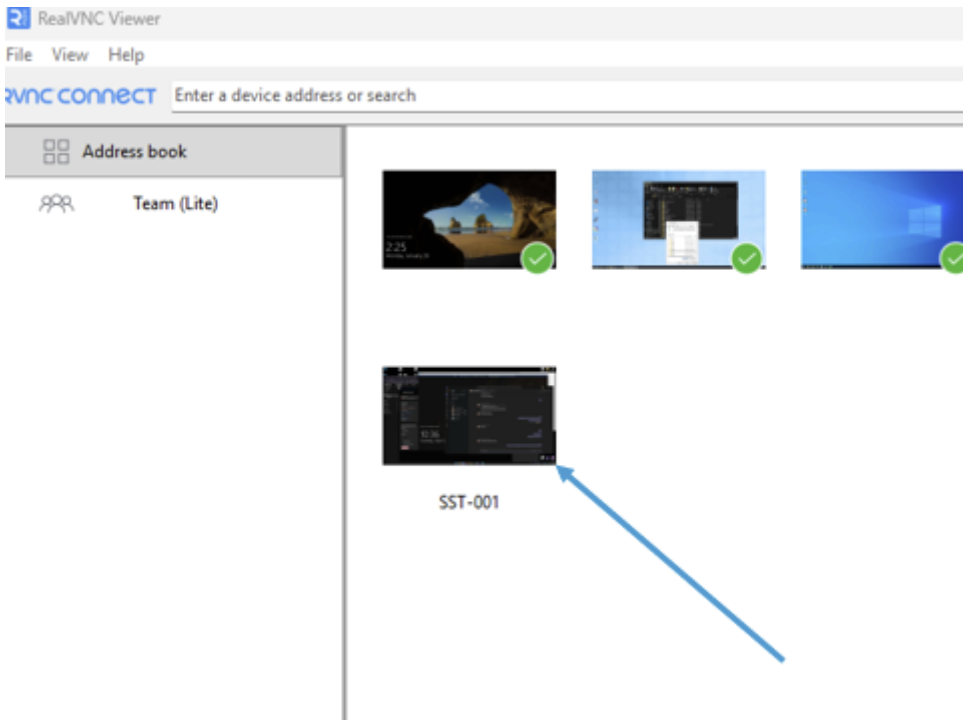

Sign in with your organization

[Don't have an account?](#)

Once logged in, your available PC's will be shown in the window:

RealVNC Viewer

File View Help

RealVNC connect Enter a device address or search

Address book

Team (Lite)

SST

SST-001

[Need help connecting?](#)

5 device(s)

Double Click the device you wish to remote into:

Input your MACHINE PASS and click on 'Remember password' if you'd like:

Revision #2