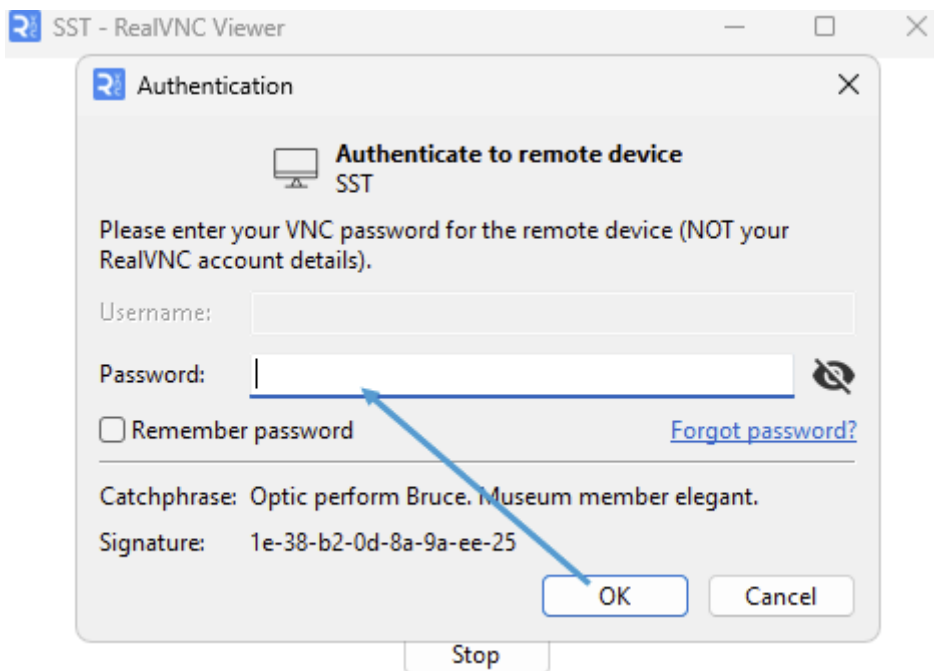

Sign in with your organization

[Don't have an account?](#)

Once logged in, your available PC's will be shown in the window:

RealVNC Viewer

File View Help

RealVNC connect Enter a device address or search

Address book

Team (Lite)

SST

SST-001

[Need help connecting?](#)

5 device(s)

Double Click the device you wish to remote into:

Input your MACHINE PASS and click on 'Remember password' if you'd like:

Revision #2