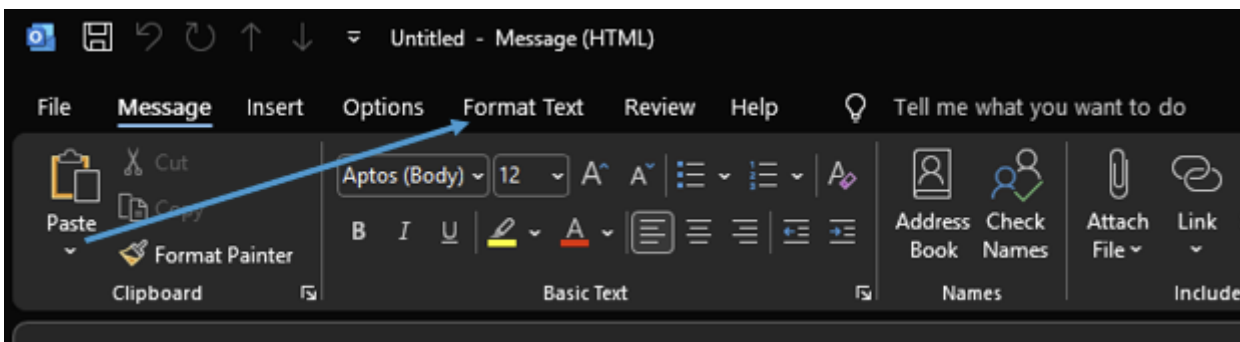

Removing paragraph formatting indicators (pilcrow symbols)

Launch a 'New Email'

Confirm Classic Ribbon is checked off on the right side of the message

Click on 'Format Text'

Under the 'Paragraph' section, click the pilcrow symbol