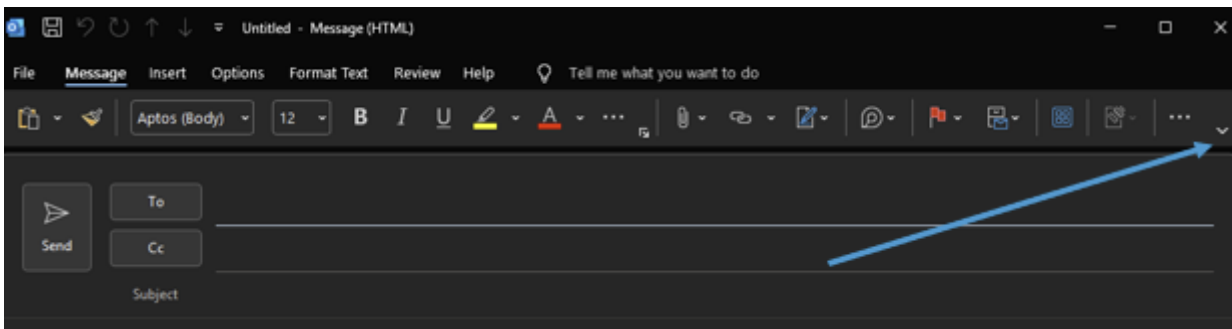

Removing paragraph formatting indicators (pilcrow symbols)

Launch a 'New Email'

Confirm Classic Ribbon is checked off on the right side of the message

Click on 'Format Text'

Under the 'Paragraph' section, click the pilcrow symbol