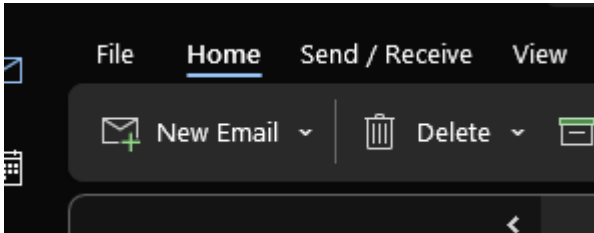

Removing paragraph formatting indicators (pilcrow symbols)

Launch a 'New Email'

Confirm Classic Ribbon is checked off on the right side of the message

Click on 'Format Text'

Under the 'Paragraph' section, click the pilcrow symbol