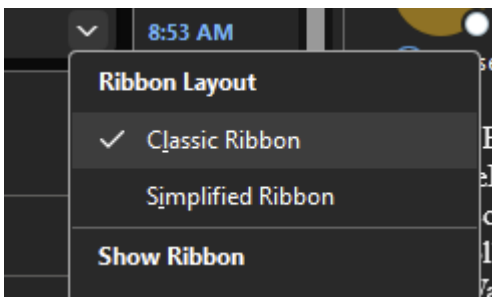

Removing paragraph formatting indicators (pilcrow symbols)

Launch a 'New Email'

Confirm Classic Ribbon is checked off on the right side of the message

Click on 'Format Text'

Under the 'Paragraph' section, click the pilcrow symbol